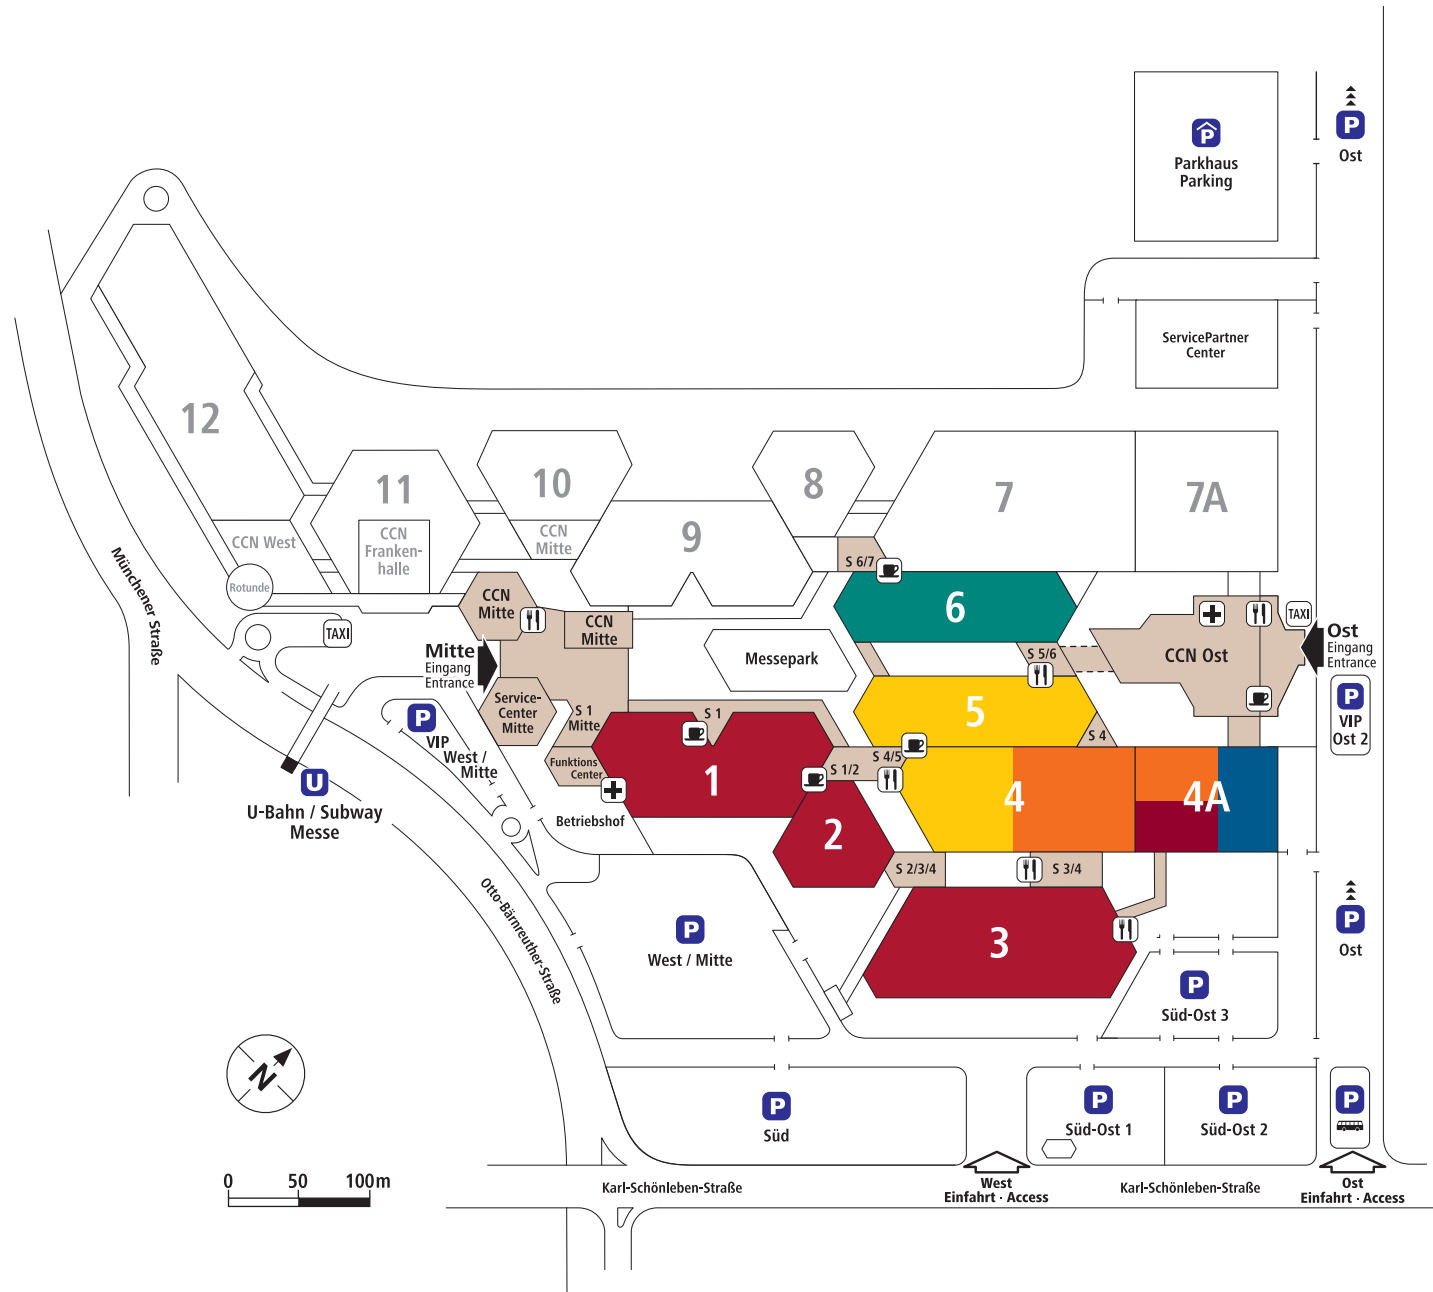

IWA 2011

& Outdoor Classics

High performance
in target sports, nature activities,
protecting people

Das Fachangebot Products on display

TARGET SPORTS

Halle 1, 2, 3, 4A

- 🕒 Schusswaffen für Jagd, Sport, Sammeln
  - Schusswaffenteile und -bearbeitung
  - Bogen und Armbruste
  - Waffensicherung
- 🕒 Munition und Wiederladen für Jagd und Sport
- 🕒 Schießsportzubehör

Hall 1, 2, 3, 4A

- 🕒 Guns for hunting, sport and collecting
  - Gun components and machining
  - Bows and crossbows
  - Gun security
- 🕒 Ammunition and reloading for hunting and sports
- 🕒 Shooting sports accessories

NATURE ACTIVITIES

Halle 4, 4A, 5

- 🕒 Optik und Elektronik für Outdoor
- 🕒 Messer
- 🕒 Bekleidung
- 🕒 Jagdzubehör
- 🕒 Outdoorbedarf
- 🕒 Geschenkartikel

Hall 4, 4A, 5

- 🕒 Optics and electronics for outdoors
- 🕒 Knives
- 🕒 Clothing
- 🕒 Hunting accessories
- 🕒 Outdoor articles
- 🕒 Gifts

PROTECTING PEOPLE

Halle 6

- 🕒 Law Enforcement:
  - Behördenwaffen
  - Behördenmunition, Optik und Optronik
  - Einsatzmesser
  - Bekleidung, Ausrüstungen/ Einsatztechnik
  - Training
- 🕒 Persönlicher Sicherheitsbedarf

Hall 6

- 🕒 Law enforcement:
  - Guns for official agencies
  - Ammunition for official agencies, optics and optronics
  - Operational knives
  - Clothing, equipment/ operational equipment
  - Training
- 🕒 Personal security requisites